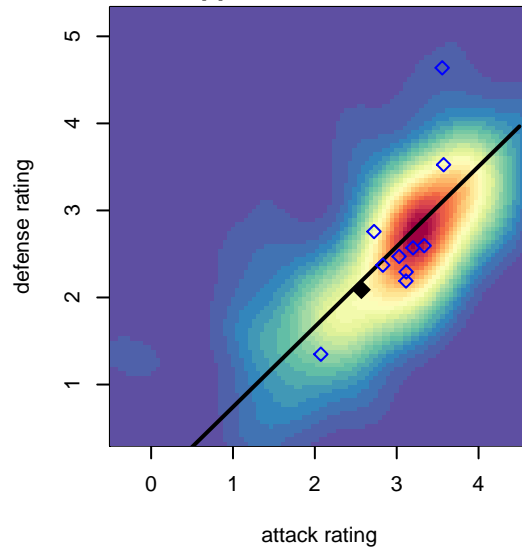

# Roosevelt HS B99

Seattle, WA  
B99 total strength=1472  
attack=13.04 defense=8.08

alt names used:  
ROOSEVELT  
Roosevelt Rough Riders  
Roosevelt 99B

Venues played:  
2017 PCU Summer Classic HS Silver  
2017 Beaverton Cup U19 Silver  
2017 Mt Hood Challenge U19 Bronze

**attack and defense variance (black dot)  
relative to other teams  
and top 10 in region**

**attack and defense rating  
relative to others at age  
and all opponents in last 13 months**

**Performance relative to 13 month average**