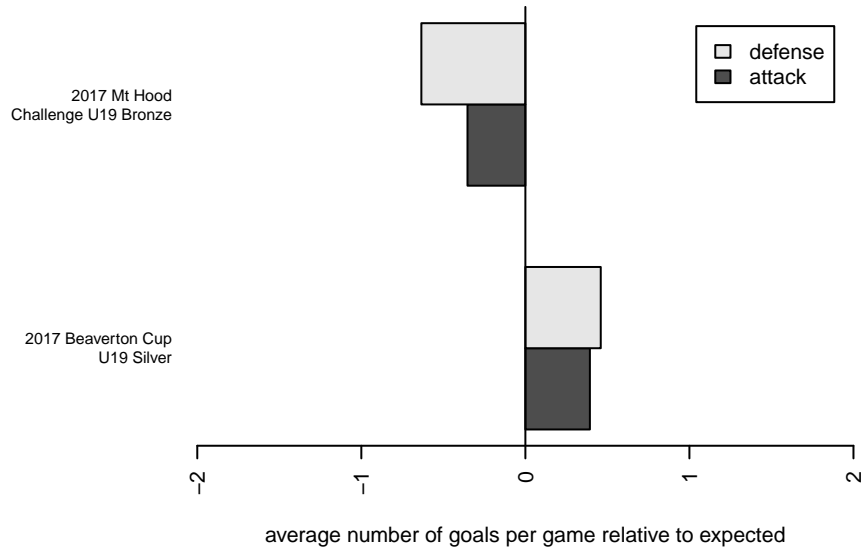

# Roosevelt HS B99

Seattle, WA  
B99 total strength=1472  
attack=13.04 defense=8.08

alt names used:  
ROOSEVELT  
Roosevelt Rough Riders  
Roosevelt 99B

Venues played:  
2017 PCU Summer Classic HS Silver  
2017 Beaverton Cup U19 Silver  
2017 Mt Hood Challenge U19 Bronze

**attack and defense variance (black dot)  
relative to other teams  
and top 10 in region**

**attack and defense rating  
relative to others at age  
and all opponents in last 13 months**

**Performance relative to 13 month average**