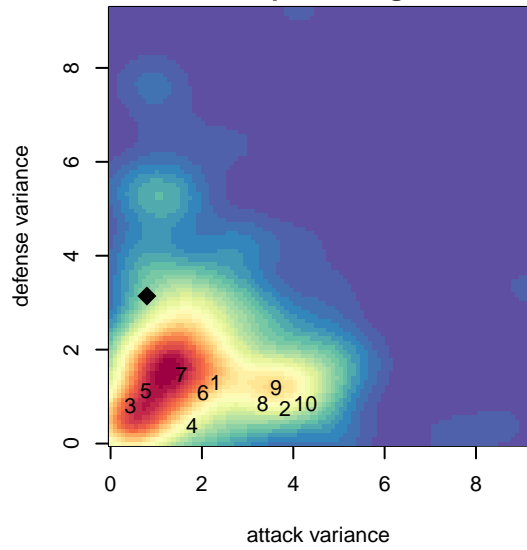

# Roosevelt HS B99

Seattle, WA  
B99 total strength=1472  
attack=13.04 defense=8.08

alt names used:  
ROOSEVELT  
Roosevelt Rough Riders  
Roosevelt 99B

Venues played:  
2017 PCU Summer Classic HS Silver  
2017 Beaverton Cup U19 Silver  
2017 Mt Hood Challenge U19 Bronze

**attack and defense variance (black dot)  
relative to other teams  
and top 10 in region**

**attack and defense rating  
relative to others at age  
and all opponents in last 13 months**

**Performance relative to 13 month average**