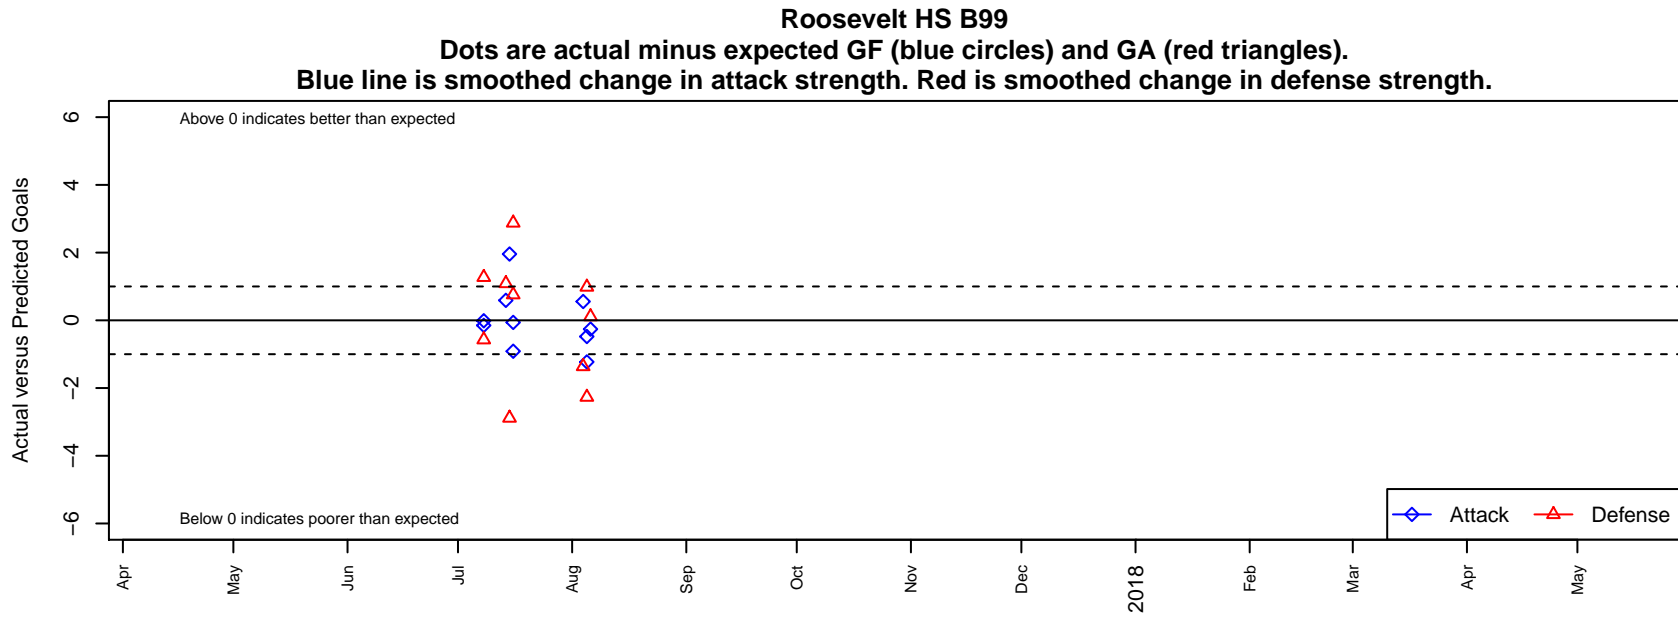

# Roosevelt HS B99

Seattle, WA  
B99 total strength=1472  
attack=13.04 defense=8.08

alt names used:  
ROOSEVELT  
Roosevelt Rough Riders  
Roosevelt 99B

Venues played:  
2017 PCU Summer Classic HS Silver  
2017 Beaverton Cup U19 Silver  
2017 Mt Hood Challenge U19 Bronze

**attack and defense variance (black dot)  
relative to other teams  
and top 10 in region**

**attack and defense rating  
relative to others at age  
and all opponents in last 13 months**

**Performance relative to 13 month average**